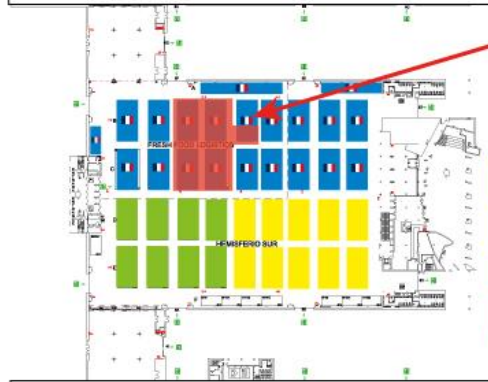

HALL 10

HALL 8

HALL 6

HALL 4

- FRANCE
- HOLLANDE
- CATALOGNE
- SAINT-CHARLES EXPORT